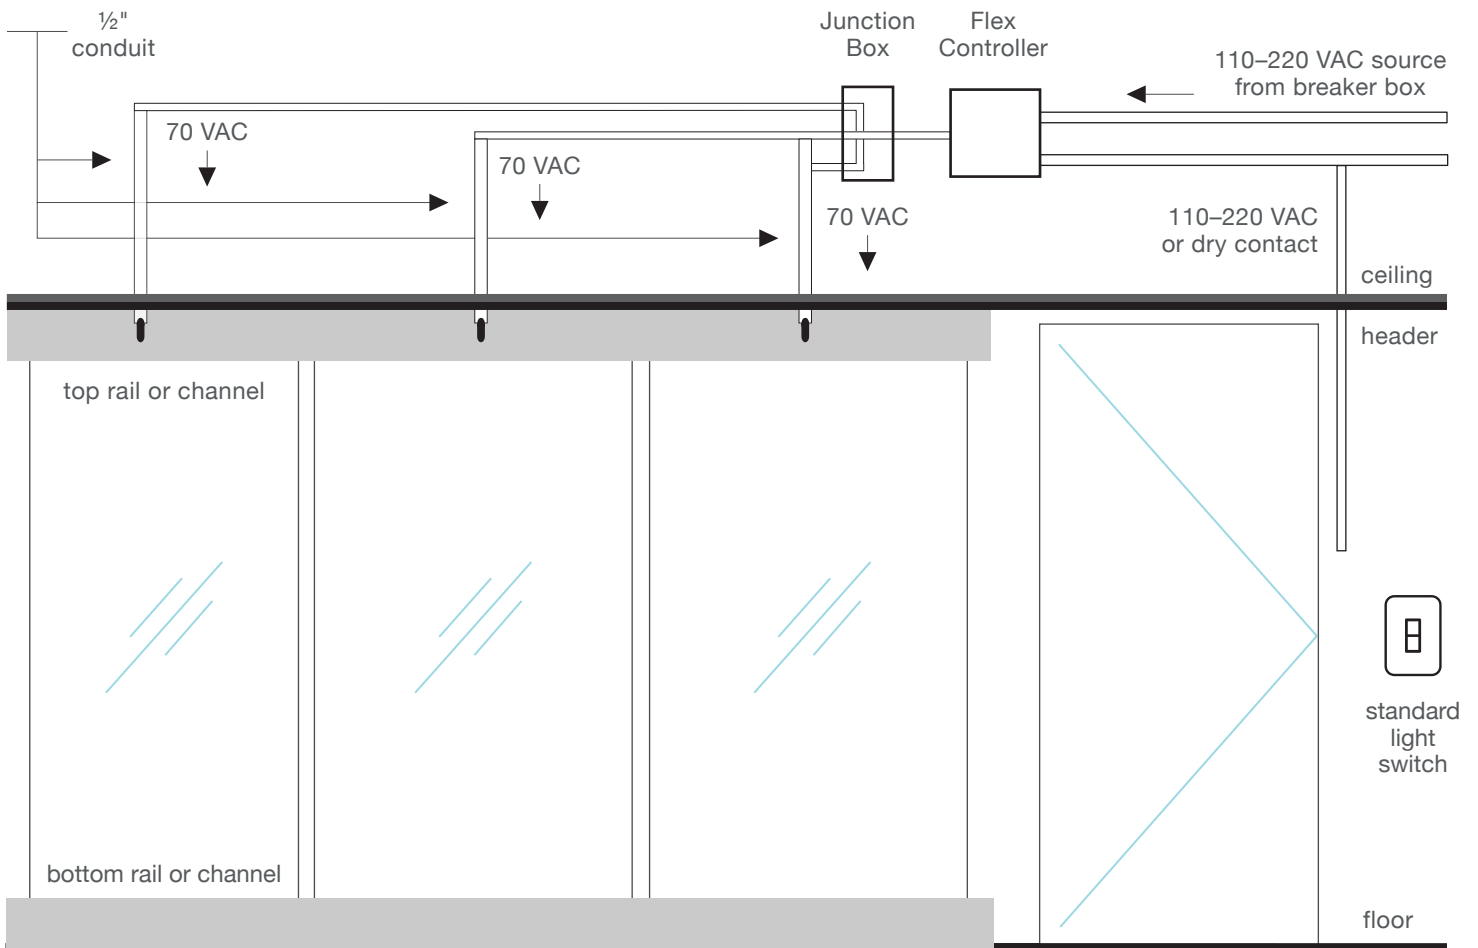

THE FILM STUDIO SDX™ SMART FILM

BASIC INSTALLATION WIRING DIAGRAM

[not to scale]

SKYLINE

decorativefilms

Contact Our Sales Team at
sdx@decorativefilm.com

decorativefilm.com